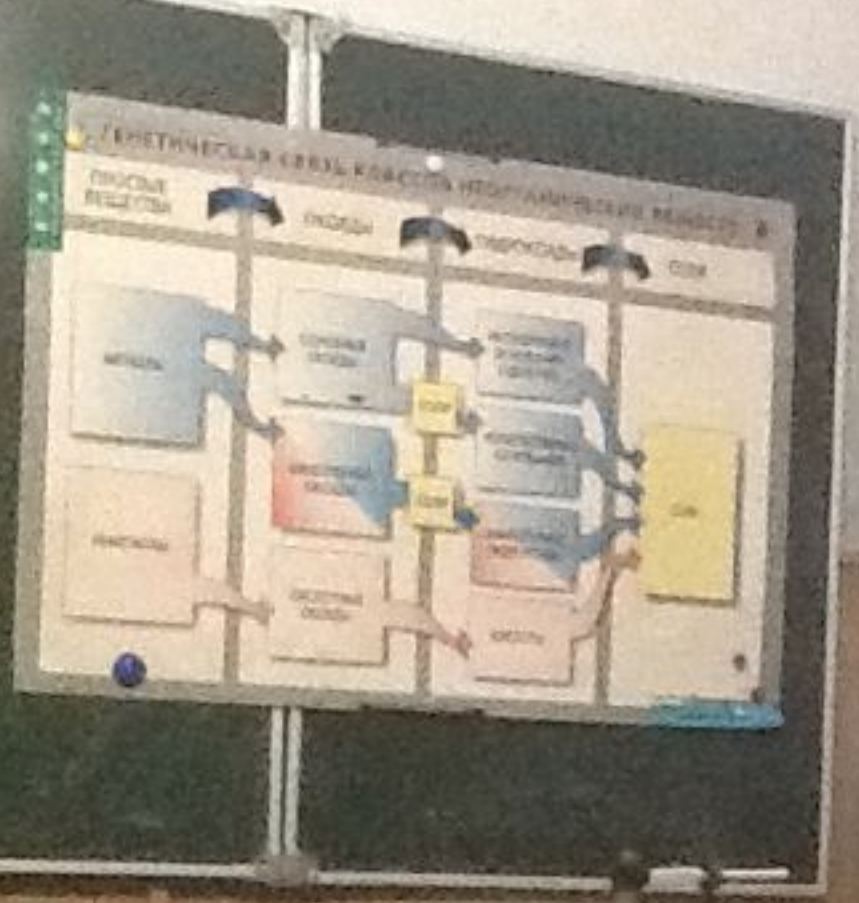

Handwritten notes and documents are visible on the wall to the right of the whiteboard, including a large sheet of paper with text and a smaller document below it.

Notice  
The following information is for your reference:  
1. All students must attend the lecture on time.  
2. Please bring your ID card to the lecture.  
3. The lecture will be held in the lecture hall.  
4. The lecture will start at 9:00 AM.  
5. The lecture will end at 11:00 AM.  
6. The lecture will be held in the lecture hall.  
7. The lecture will start at 9:00 AM.  
8. The lecture will end at 11:00 AM.

Notice  
The following information is for your reference:  
1. All students must attend the lecture on time.  
2. Please bring your ID card to the lecture.  
3. The lecture will be held in the lecture hall.  
4. The lecture will start at 9:00 AM.  
5. The lecture will end at 11:00 AM.  
6. The lecture will be held in the lecture hall.  
7. The lecture will start at 9:00 AM.  
8. The lecture will end at 11:00 AM.

Handwritten notes or a poster on the wall to the right of the whiteboard.

Handwritten notes or a poster on the wall below the whiteboard.